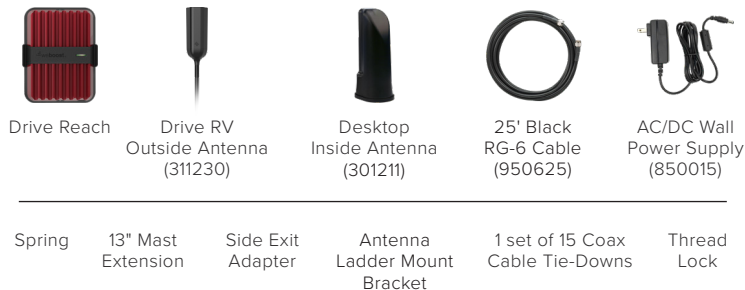

Drive Reach RV

FEATURES

- Modular antenna design for optimal positioning on RVs.
- Outside antenna fits universal CB mounts (3/8-24 thread).
- Spring base protects antenna from wind and low branches.
- Works with ALL phones and cellular devices on ALL carriers.
- Boosts cell signal in RVs when parked or while in motion.

- BOOSTS SIGNAL ON ALL AVAILABLE NETWORK SPEEDS
- FAST NETWORK SPEEDS
- UP TO +50 dB GAIN
- MULTI-USER WIRELESS BOOSTER

Kit Includes

About

The **Drive Reach RV** is a versatile, multi-user, in-vehicle cell signal booster—designed for use with all RV classes and towable trailers. Backed by up to 50 dB max gain, the Drive Reach RV delivers the strongest cell signal possible on all available network speeds. The enhanced outside antenna's modular design allows for custom setup and optimal positioning for signal reception. Whether parked or on the road, Drive Reach RV users experience fewer dropped calls, better voice quality, uninterrupted texts, faster data speeds, better streaming, and improved hotspot capability.

The Drive Reach RV kit comes with everything for DIY installation; including 25' of RG-6 extender cable for ideal booster placement within RVs of any size. With side-exit adapter and mounting hardware, the outside antenna fits universal CB-antenna mounts and exterior RV ladder poles. Drive Reach RV is compatible with all cell phones, hotspots, cellular-connected tablets, and other cell devices on all US mobile carriers—including Verizon, AT&T, and T-Mobile.

Like all weBoost boosters, the Drive Reach RV is FCC-approved and comes with a 2-year warranty.

Specifications

MODEL NUMBER	470354 ⁺	
FREQUENCIES	Band 12/17	700 MHz
	Band 13	700 MHz
	Band 5	850 MHz
	Band 4	1700/2100 MHz
	Band 25/2 [*]	1900 MHz
MAX GAIN	50 dB	
IMPEDANCE	50 Ohm	
POWER	12V, 1.8A	
CONNECTORS	SMA Male	
BOOSTER DIMENSIONS	6 x 4.5 x 1.5 in.	
BOOSTER WEIGHT	1.8 lbs	