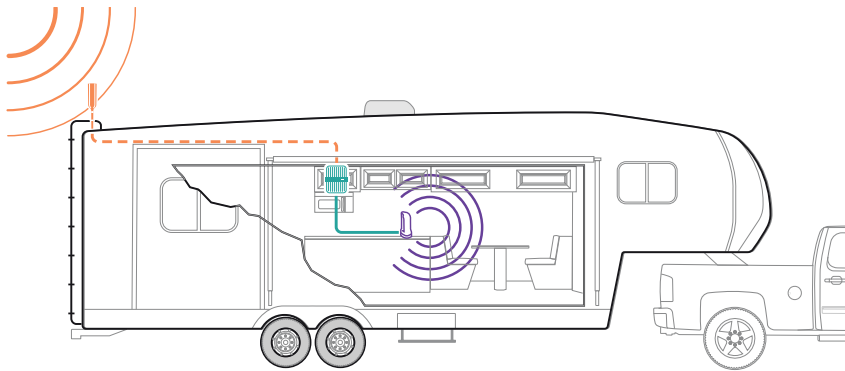

The Drive Reach RV kit comes with everything for DIY installation; including 25' of RG-6 extender cable for ideal booster placement within RVs of any size. With side-exit adapter and mounting hardware, the outside antenna fits universal CB-antenna mounts and exterior RV ladder poles. Drive Reach RV is compatible with all cell phones, hotspots, cellular-connected tablets, and other cell devices on all US mobile carriers—including Verizon, AT&T, and T-Mobile.

Like all weBoost boosters, the Drive Reach RV is FCC-approved and comes with a 2-year warranty.

Specifications

MODEL NUMBER	470354 ⁺	
FREQUENCIES	Band 12/17	700 MHz
	Band 13	700 MHz
	Band 5	850 MHz
	Band 4	1700/2100 MHz
	Band 25/2 [*]	1900 MHz
MAX GAIN	50 dB	
IMPEDANCE	50 Ohm	
POWER	12V, 1.8A	
CONNECTORS	SMA Male	
BOOSTER DIMENSIONS	6 x 4.5 x 1.5 in.	
BOOSTER WEIGHT	1.8 lbs	

^{*}New frequency band utilized by Drive Reach RV

Installation

- 1 **Receives signal:** The powerful antenna reaches out to access a voice and data signal, and delivers it to the booster.
- 2 **Boost signal:** The booster receives the signal, amplifies it, and serves as a relay between your phone and the nearest cell tower.
- 3 **Broadcasts signal:** Your devices get a stronger signal, and calls and data are fed through the booster back to the network.